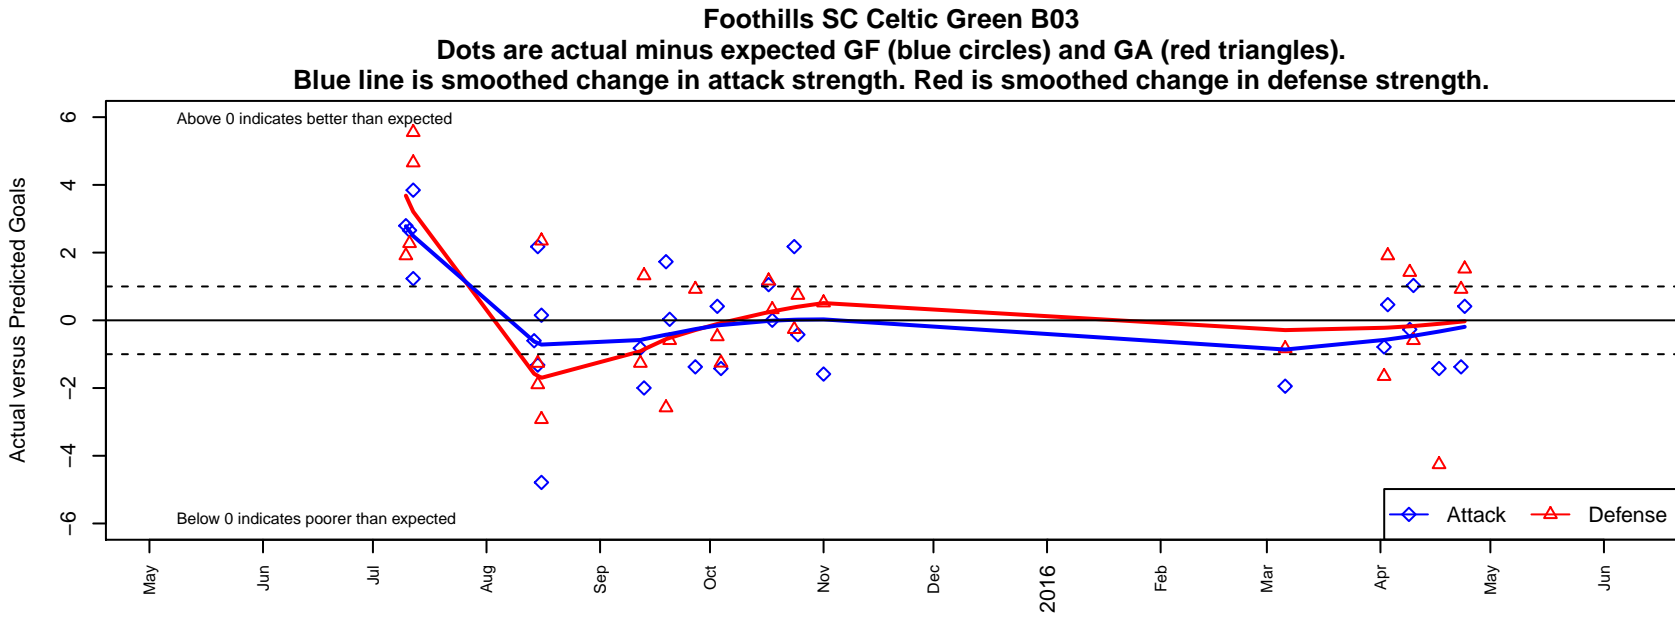

**attack and defense variance (black dot)
relative to other teams
and top 10 in region**

**attack and defense rating
relative to others at age
and all opponents in last 13 months**

Foothills SC Celtic Green B03

Foothills SC
Portland, OR
B03 total strength=384
attack=0.42 defense=0.13
fall league = PTT B03 Div 2 Blue
spr league = Spr OYS B03 Div 2 Blue

alt names used:
FSC Celtic 03B
FOOTHILLSFSC CELTIC 03
FSC Celtic 03B Green
FSC Celtic 03B Green

Venues played:
2015 PCU Summer Classic U12 Silver Red
2015 Mt Hood Challenge U12
2015 PTT B03 Division 2 Blue
2015 Spr OYS B03 Division 2 Blue