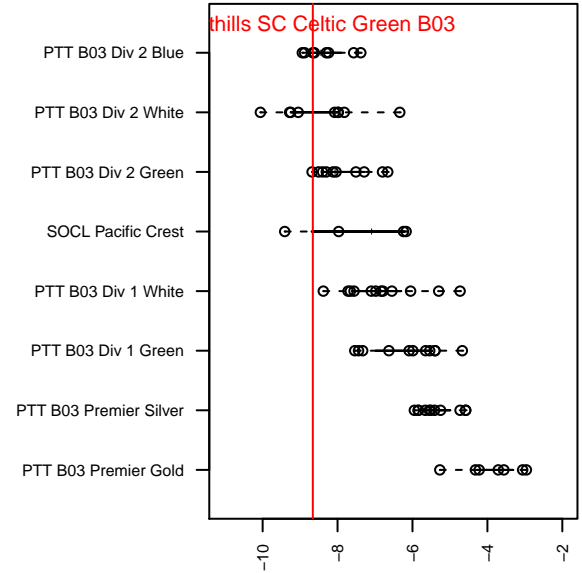

**attack and defense rating
relative to others at age
and all opponents in last 13 months**